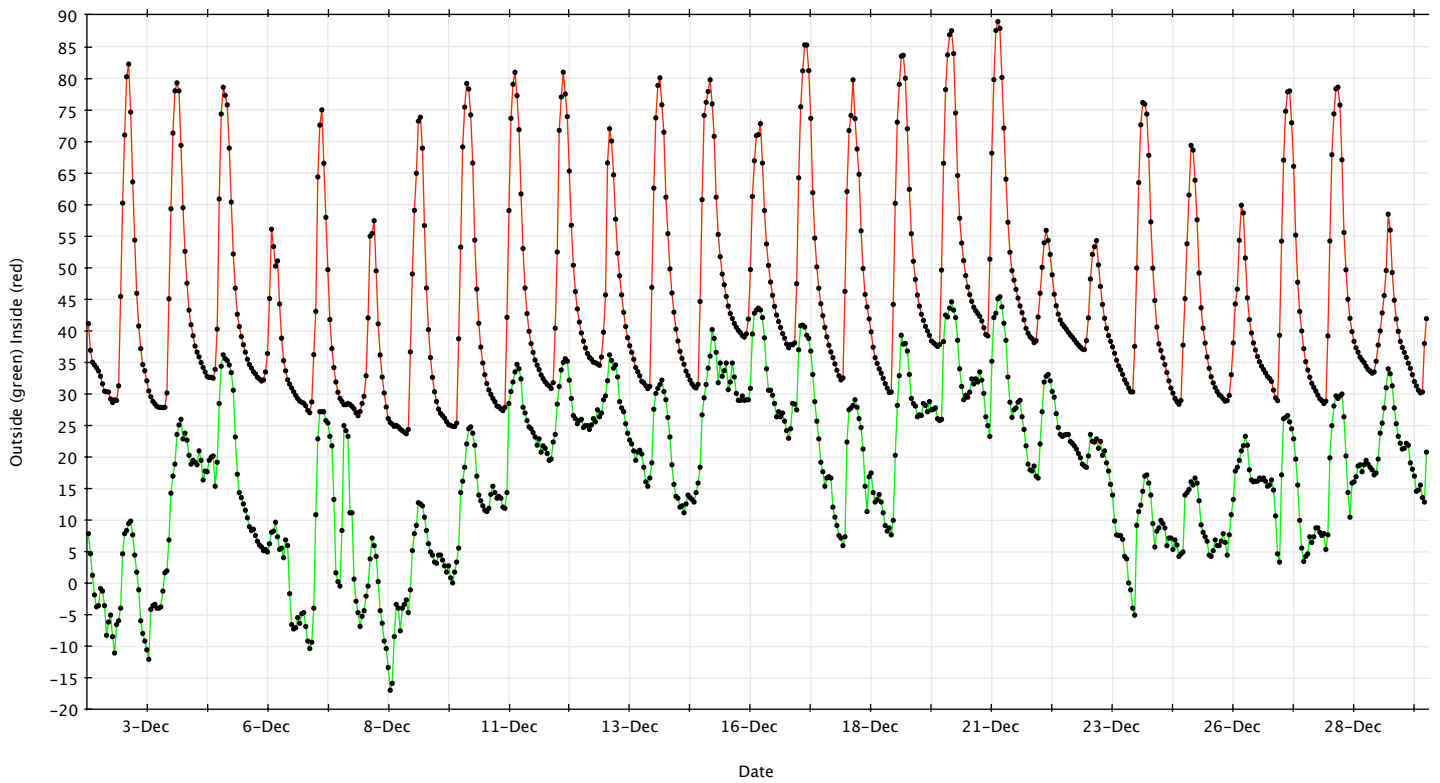

Average daily temperature Outside (green) and Inside (red) the dome greenhouse Dec '09

Hourly temperature Outside (green) and Inside (red) the dome greenhouse Dec '09

Inside temperatures recorded with  
MicroLite USB Data Logger